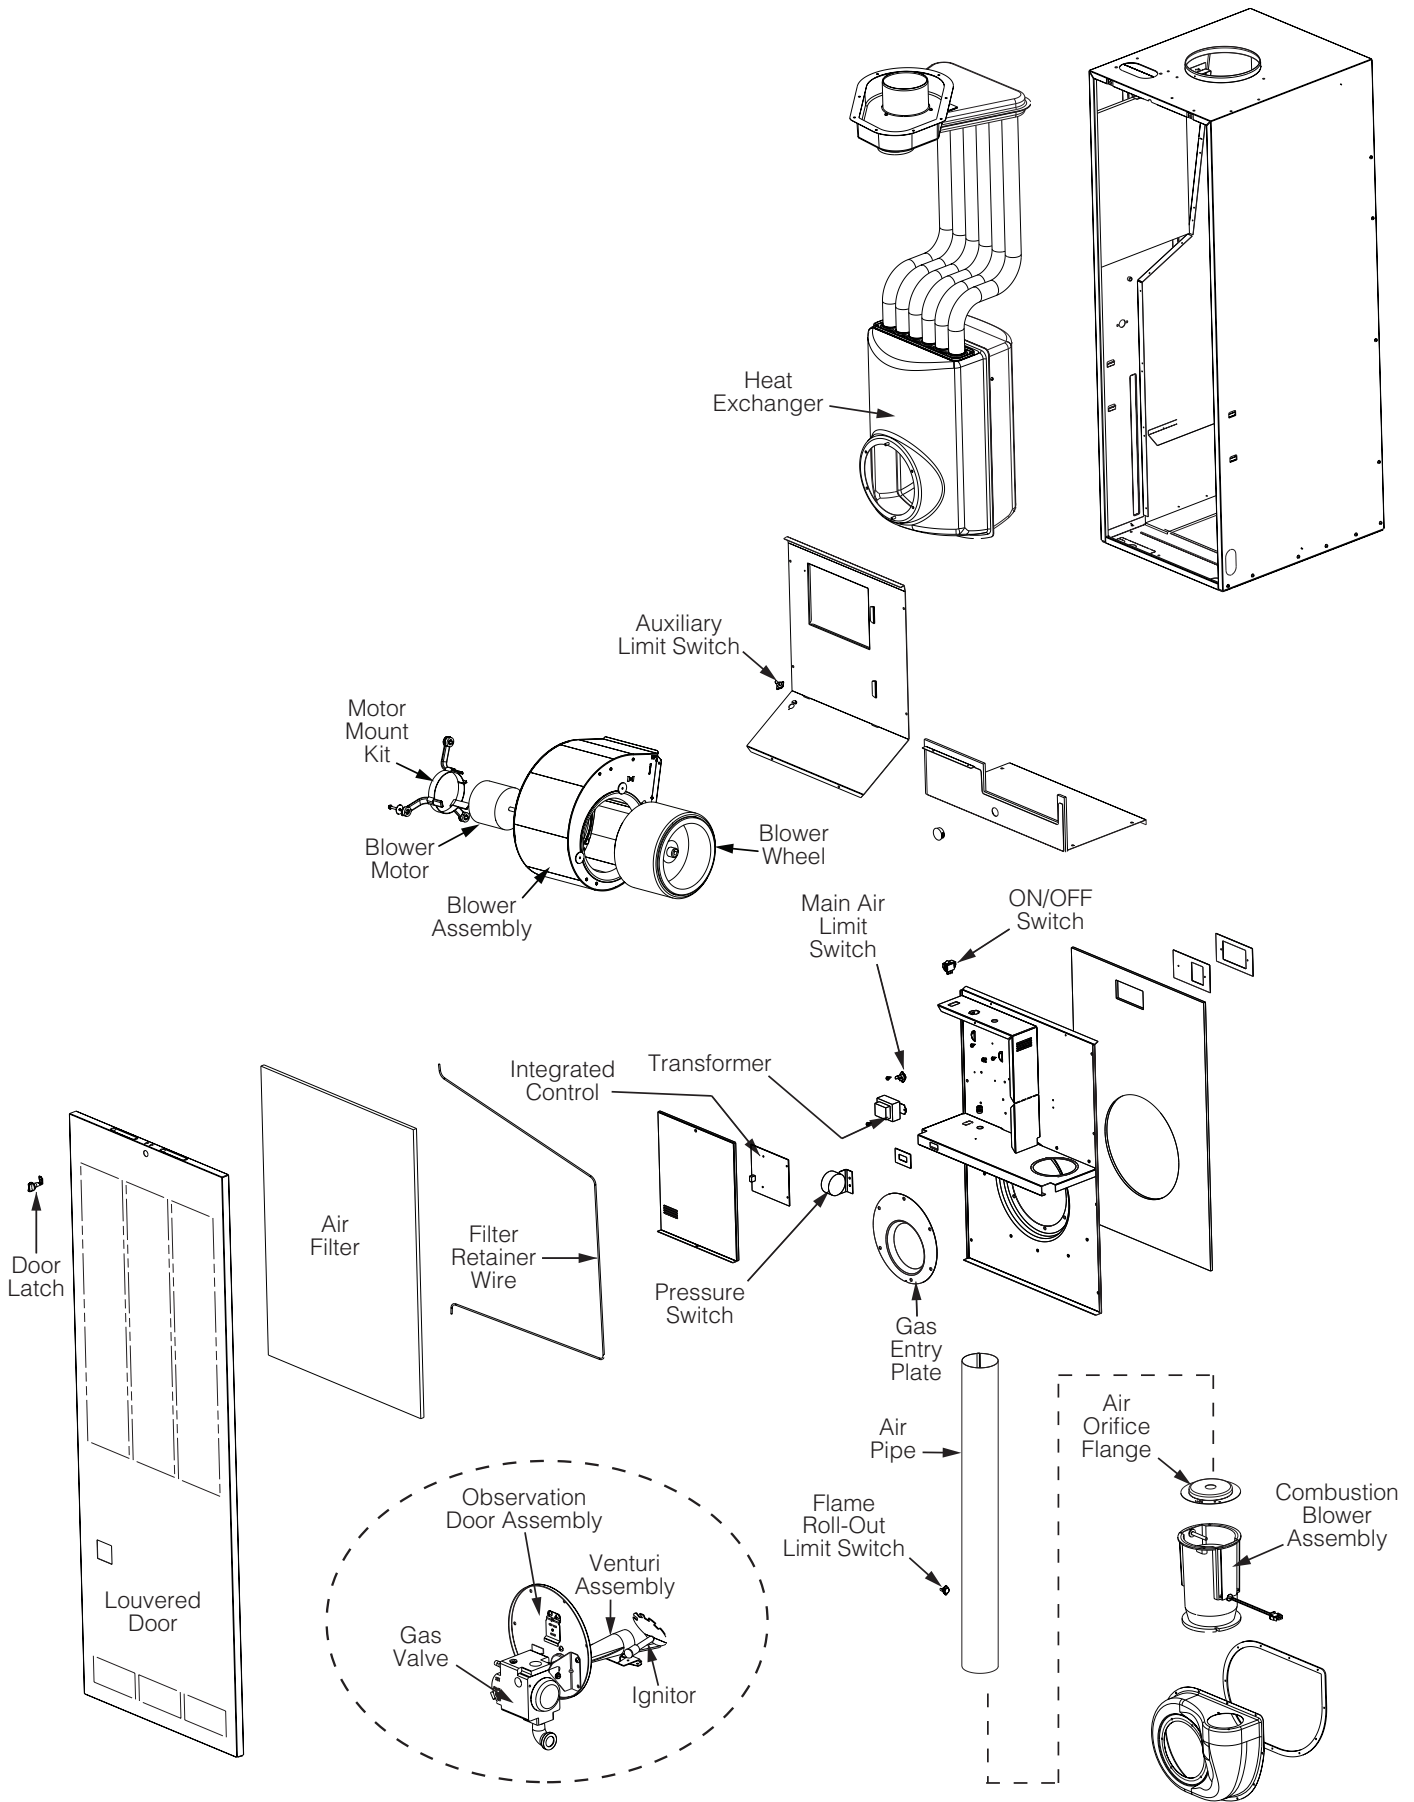

MG1E SERIES

DIRECT VENT, FORCED AIR, GAS FURNACES

MG1E SERIES FURNACES

DESCRIPTION	MG1E			
	056	070	077	090
Air Filter	669064R	669064R	669064R	669064R
Air Orifice Flange	263871R	263872R	263873R	263875R
Air Pipe	387210R	387210R	387210R	387210R
Air Temperature Limit Switch	626470R	626618R	626618R	626618R
Auxiliary Limit Switch	626619R	626619R	626619R	626619R
Blower Housing	297217R	297217R	297217R	297217R
Blower Motor	1027351R	1027352R	1027353R	1027354R
Blower Motor Choke (Not Shown)	622340R	622340R	622340R	622340R
Blower Wheel	667258R	667258R	667258R	667258R
Burner (less Orifice)	903406	903406	903406	903406
Burner Spud (Not Shown)	663699R	663699R	663699R	663699R
Close-Off Plate (Left)	355480R	355480R	355480R	355480R
Close-Off Plate (Right)	355490R	355490R	355490R	355490R
Coil Door (White) *See Note below	903094	903094	903094	903094
Combustion Air Baffle Kit	903722	903722	903722	903722
Combustion Blower Assembly	903404	903404	903404	903404
Door Latch	1036349R	1036349R	1036349R	1036349R
Door Strike	1018719	1018719	1018719	1018719
Elbow Assembly (Not Shown)	624612R	624612R	624612R	624612R
Filter Retainer Wire	669065R	669065R	669065R	669065R
Flame Sensor <i>NOTE: for units manufactured after 9/1/2022</i>	632484R	632484R	632484R	632484R
Fuse, 3 Amp (Not Shown)	632261R	632261R	632261R	632261R
Gas Entry Plate	383610	383610	383610	383610
Gas Valve (Honeywell)	903596	903596	903596	903596
Gasket Kit	730534R	730534R	730534R	730534R
Heat Exchanger	903418	903419	903419	903420
Ignitor	903110A	903110A	903110A	903110A
Integrated Control (Nordyne/UTEC)	1021575R	1021575R	1021575R	1021575R
Integrated Control (Emerson) <i>NOTE: For units manufactured after 09/01/2022</i>	1041648R	1041648R	1041648R	1041648R
Louvered Door (White)	903407	903407	903407	903407
Motor Mount Kit (C unit)	903489	903489	903489	903489
Orifice, LP Gas (Not Shown)	661045R	661042R	661040R	661036R
Orifice, Natural Gas (Not Shown)	661029R	661024R	661021R	661017R
Observation Door Assembly	264080R	264080R	264080R	264080R
On/Off Switch	632337R	632337R	632337R	632337R
Pressure Switch	1010775R	1010775R	1010775R	1010775R
Set of Wires (Nordyne/UTEC, Not Shown)	1027326R	1027326R	1027326R	1027326R
Set of Wires (Emerson, Not Shown) <i>NOTE: For units manufactured after 09/01/2022</i>	1035924R	1035924R	1035924R	1035924R
Transformer	621807R	621807R	621807R	621807R
Venturi Assy	660886R	660886R	660886R	660886R