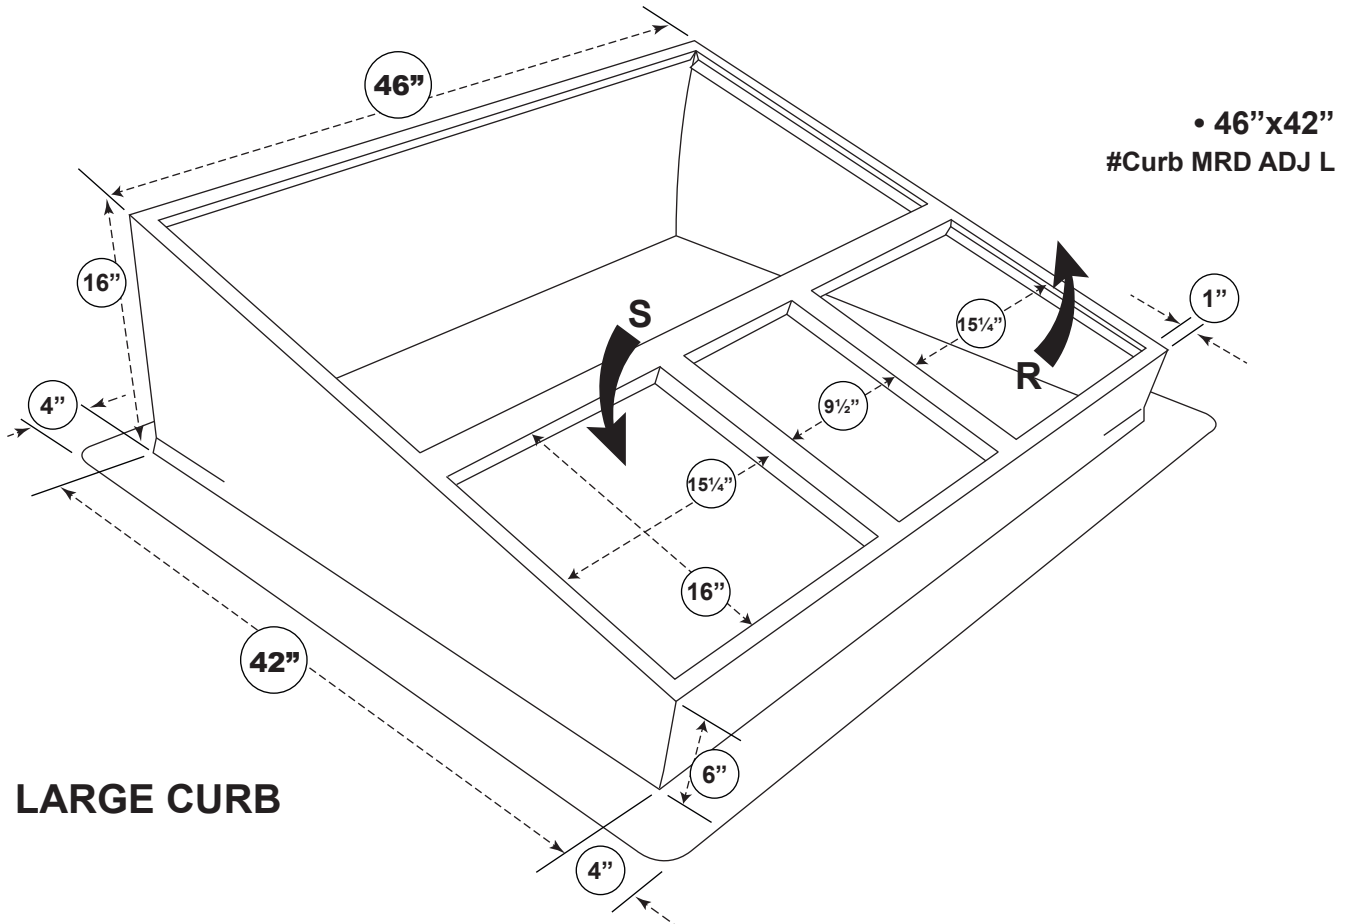

GM-Curbs

MIDEA ADJUSTABLE 2 to 6/12 Pitch ROOF CURBS

MRD24
MRD36 **SMALL CURB**

MRD48
MRD60 **LARGE CURB**

Dimensions Subject to Change Without Notice.

09-21-21