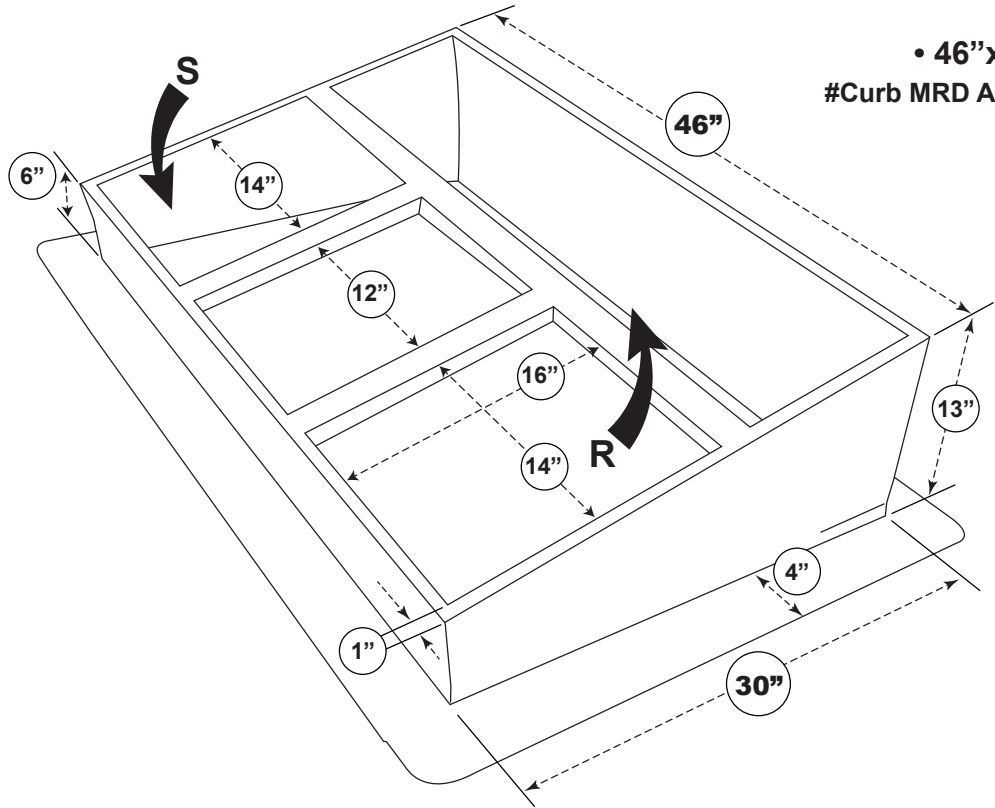

GM-Curbs

MIDEA ADJUSTABLE 2 to 6/12 Pitch ROOF CURBS

MRD24
MRD36 **SMALL CURB**

MRD48
MRD60 **LARGE CURB**

Dimensions Subject to Change Without Notice.

09-21-21