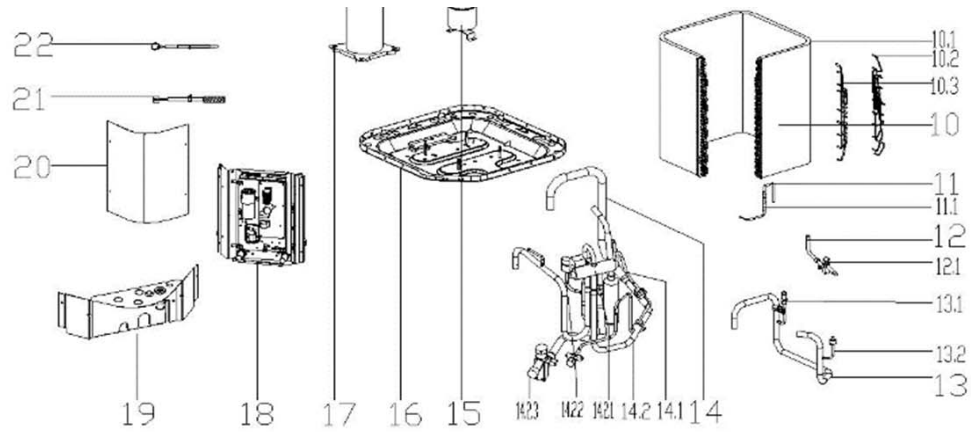

Exploded View

MOVA48HN1M152L

18

18.1

18.2

18.3

18.4

EX_ID	Spare Parts Code	Part Name(EN)	Qty.
3	12200104000038	Fan	1
4	11301805000012	Motor Mounting bolt	2
5	11002015015328	Brushless DC Motor	1
6	12123000000464	Motor installation board ass'y	1
7	12227700003729	Top cover	1
8	11301002000001	Stainless steel bolts	8
9	12223000001094	Top cover assembly	1
10	15823000004786	Condenser ass'y	1
10.1	15823000004787	Condenser	1
10.2	15123000010945	Condenser inlet pipe ass'y	1
10.3	15423000004597	Condenser outlet pipe ass'y	1
11	15423000004598	Throttle assembly	1
11.1	15500210000389	Throttle	1
12	15423000003178	Stop valve ass'y	1
12.1	15500206000018	Block valve	1
13	15423000005731	Suction pipe ass'y	1
13.1	15427000001439	Fusible plug assembly	1
13.2	17400516000149	Pressure switch	1
14	15423000005723	4-way valve ass'y	1
14.1	15123000013420	Pipe joint ass'y	1
14.2	15423000005724	4-way valve assembly	1
14.2.1	15500216002243	4-way valve ass'y	1
14.2.2	17400516000032	Pressure switch	1
14.2.3	15500206000017	Block valve	1
15	15500508001115	Accumulator cylinder	1
16	12223000005894	Base assembly	1
17	11102010001185	Fixed Speed Scroll compressor	1
18	17223000008827	E-part box assembly	1
18.1	12223000015849	Installation plate of electric parts subassembly	1
18.2	17123000A03565	Outdoor main control board assembly	1
18.3	17400103000133	Capacitor	1
18.4	11203502000032	AC contactor	1
21	17400513003814	Discharge Temperature switch	1
22	11201007000073	Room Temperature Sensor	1
23	11201007000136	Pipe Temperature Sensor	1
24	17402001000033	Crankcase electric heater	1