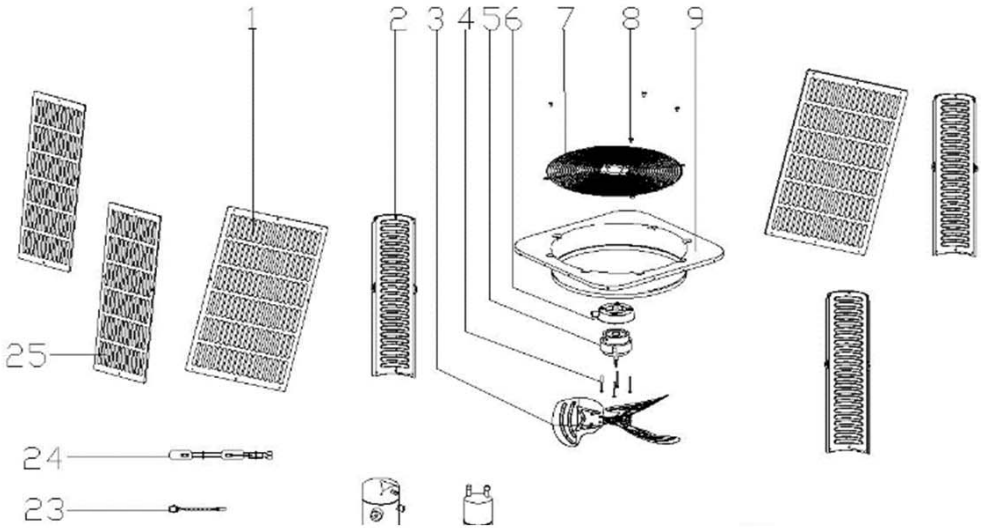

Exploded View

MOVA48HN1M152L

18

18.1

18.2

18.3

18.4

EX_ID	Spare Parts Code	Part Name(EN)	Qty.
3	12200104000038	Fan	1
4	11301805000012	Motor Mounting bolt	2
5	11002015015328	Brushless DC Motor	1
6	12123000000464	Motor installation board ass'y	1
7	12227700003729	Top cover	1
8	11301002000001	Stainless steel bolts	8
9	12223000001094	Top cover assembly	1
10	15823000004786	Condenser ass'y	1
10.1	15823000004787	Condenser	1
10.2	15123000010945	Condenser inlet pipe ass'y	1
10.3	15423000004597	Condenser outlet pipe ass'y	1
11	15423000004598	Throttle assembly	1
11.1	15500210000389	Throttle	1
12	15423000003178	Stop valve ass'y	1
12.1	15500206000018	Block valve	1
13	15423000005731	Suction pipe ass'y	1
13.1	15427000001439	Fusible plug assembly	1
13.2	17400516000149	Pressure switch	1
14	15423000005723	4-way valve ass'y	1
14.1	15123000013420	Pipe joint ass'y	1
14.2	15423000005724	4-way valve assembly	1
14.2.1	15500216002243	4-way valve ass'y	1
14.2.2	17400516000032	Pressure switch	1
14.2.3	15500206000017	Block valve	1
15	15500508001115	Accumulator cylinder	1
16	12223000005894	Base assembly	1
17	11102010001185	Fixed Speed Scroll compressor	1
18	17223000008827	E-part box assembly	1
18.1	12223000015849	Installation plate of electric parts subassembly	1
18.2	17123000A03565	Outdoor main control board assembly	1
18.3	17400103000133	Capacitor	1
18.4	11203502000032	AC contactor	1
21	17400513003814	Discharge Temperature switch	1
22	11201007000073	Room Temperature Sensor	1
23	11201007000136	Pipe Temperature Sensor	1
24	17402001000033	Crankcase electric heater	1