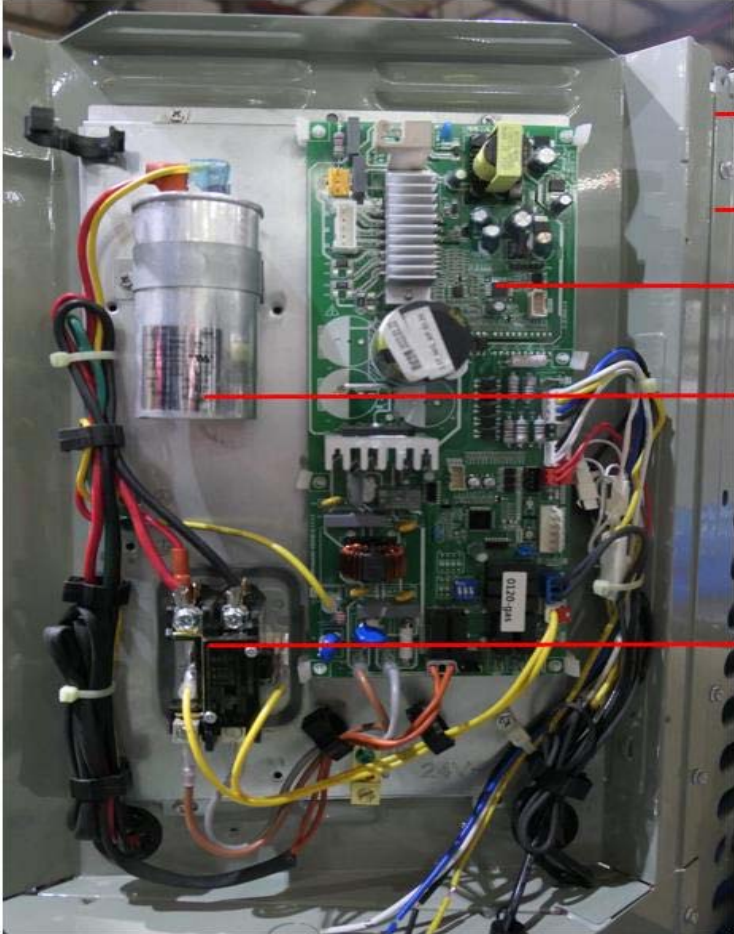

Exploded View

MOVA48HN1M152L

18

18.1

18.2

18.3

18.4

EX_ID	Spare Parts Code	Part Name(EN)	Qty.
3	12200104000038	Fan	1
4	11301805000012	Motor Mounting bolt	2
5	11002015015328	Brushless DC Motor	1
6	12123000000464	Motor installation board ass'y	1
7	12227700003729	Top cover	1
8	11301002000001	Stainless steel bolts	8
9	12223000001094	Top cover assembly	1
10	15823000004786	Condenser ass'y	1
10.1	15823000004787	Condenser	1
10.2	15123000010945	Condenser inlet pipe ass'y	1
10.3	15423000004597	Condenser outlet pipe ass'y	1
11	15423000004598	Throttle assembly	1
11.1	15500210000389	Throttle	1
12	15423000003178	Stop valve ass'y	1
12.1	15500206000018	Block valve	1
13	15423000005731	Suction pipe ass'y	1
13.1	15427000001439	Fusible plug assembly	1
13.2	17400516000149	Pressure switch	1
14	15423000005723	4-way valve ass'y	1
14.1	15123000013420	Pipe joint ass'y	1
14.2	15423000005724	4-way valve assembly	1
14.2.1	15500216002243	4-way valve ass'y	1
14.2.2	17400516000032	Pressure switch	1
14.2.3	15500206000017	Block valve	1
15	15500508001115	Accumulator cylinder	1
16	12223000005894	Base assembly	1
17	11102010001185	Fixed Speed Scroll compressor	1
18	17223000008827	E-part box assembly	1
18.1	12223000015849	Installation plate of electric parts subassembly	1
18.2	17123000A03565	Outdoor main control board assembly	1
18.3	17400103000133	Capacitor	1
18.4	11203502000032	AC contactor	1
21	17400513003814	Discharge Temperature switch	1
22	11201007000073	Room Temperature Sensor	1
23	11201007000136	Pipe Temperature Sensor	1
24	17402001000033	Crankcase electric heater	1