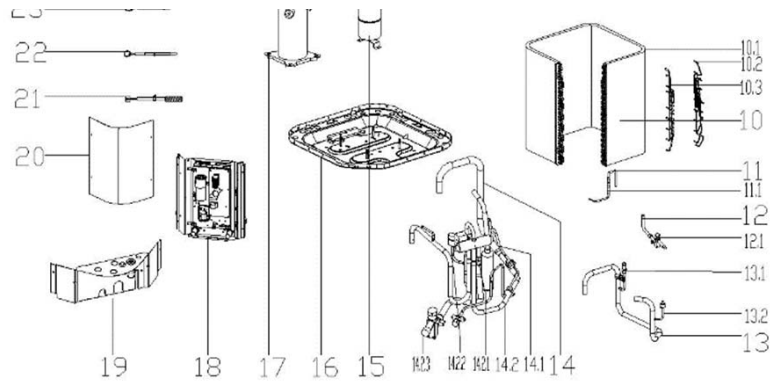

Exploded View

MOVA24HN1M152L

- 18
- 18.1
- 18.2
- 18.3
- 18.4

EX_ID	Spare Parts Code	Part Name(EN)	Qty.
1	12223000005905	Side panel assembly	2
2	12223100000242	Supporting board	1
3	12200104000032	Fan,3 blade count,aluminum alloy galvanized,D 23inch,60DEG(60),1/2inch Shaft Bore,CW(along air flow direction)	1
4	11301805000012	Motor Mounting bolt	4
5	11002015016400	Brushless DC Motor	1
6	12123000000464	Motor installation board ass'y	1
7	12923000000028	Grille, top cover	1
8	11301002000001	Stainless steel bolts	8
9	12223000001097	Top cover assembly	1
10	15823000004426	B unit condenser assembly	1
10.1	15823000004425	Condenser A	1
10.2	15123000010913	Condenser inlet pipe ass'y	1
10.3	15423000004591	Condenser outlet pipe ass'y	1
11	15423000004582	Throttle assembly	1
11.1	15500210000405	One-way pipeline throttle valve	1
12	15423000003178	Stop valve ass'y	1
12.1	15500206000018	Block valve	1
13	15423000005728	Suction pipe ass'y	1
13.1	15427000001439	Fusible plug assembly	1
13.2	17400516000149	Pressure switch	1
14	15423000005726	4-way valve ass'y	1
14.1	15123000013411	Pipe joint ass'y	1
14.2	15423000005722	4-way valve assembly	1
14.2.1	15500216000091	4-way valve ass'y	1
14.2.2	17400516000032	Pressure switch	1
14.2.3	15500206000026	Block valve	1
15	15500508000080	Accumulator cylinder	1
16	12223000005895	Base assembly	1
17	11102010000413	Fixed Speed Scroll compressor	1
18	17223000008830	E-part box assembly	1
18.1	12223000015849	Installation plate of electric parts subassembly	1
18.2	17123000A03565	Outdoor main control board assembly	1
18.3	17400103000146	Capacitor	1
18.4	11203502000032	AC contactor	1
19	12223000016089	Side panel assembly	1
20	12223000A05994	Side panel assembly	1
21	17400513003814	Discharge Temperature switch	1
22	11201007000073	Room Temperature Sensor	1
23	11201007000136	Pipe Temperature Sensor	1
24	17402001000053	Compressor electric heater	1