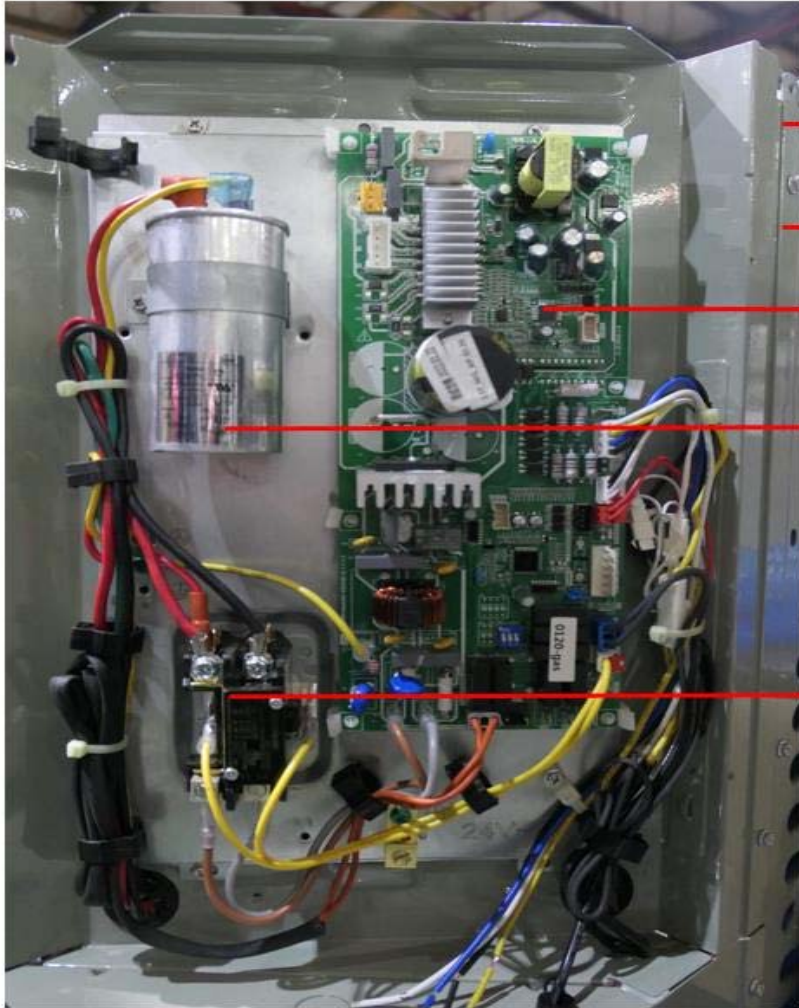

Exploded View

MOVA24HN1M152L

- 18
- 18.1
- 18.2
- 18.3
- 18.4

EX_ID	Spare Parts Code	Part Name(EN)	Qty.
1	12223000005905	Side panel assembly	2
2	12223100000242	Supporting board	1
3	12200104000032	Fan,3 blade count,aluminum alloy galvanized,D 23inch,60DEG(60),1/2inch Shaft Bore,CW(along air flow direction)	1
4	11301805000012	Motor Mounting bolt	4
5	11002015016400	Brushless DC Motor	1
6	12123000000464	Motor installation board ass'y	1
7	12923000000028	Grille, top cover	1
8	11301002000001	Stainless steel bolts	8
9	12223000001097	Top cover assembly	1
10	15823000004426	B unit condenser assembly	1
10.1	15823000004425	Condenser A	1
10.2	15123000010913	Condenser inlet pipe ass'y	1
10.3	15423000004591	Condenser outlet pipe ass'y	1
11	15423000004582	Throttle assembly	1
11.1	15500210000405	One-way pipeline throttle valve	1
12	15423000003178	Stop valve ass'y	1
12.1	15500206000018	Block valve	1
13	15423000005728	Suction pipe ass'y	1
13.1	15427000001439	Fusible plug assembly	1
13.2	17400516000149	Pressure switch	1
14	15423000005726	4-way valve ass'y	1
14.1	15123000013411	Pipe joint ass'y	1
14.2	15423000005722	4-way valve assembly	1
14.2.1	15500216000091	4-way valve ass'y	1
14.2.2	17400516000032	Pressure switch	1
14.2.3	15500206000026	Block valve	1
15	15500508000080	Accumulator cylinder	1
16	12223000005895	Base assembly	1
17	11102010000413	Fixed Speed Scroll compressor	1
18	17223000008830	E-part box assembly	1
18.1	12223000015849	Installation plate of electric parts subassembly	1
18.2	17123000A03565	Outdoor main control board assembly	1
18.3	17400103000146	Capacitor	1
18.4	11203502000032	AC contactor	1
19	12223000016089	Side panel assembly	1
20	12223000A05994	Side panel assembly	1
21	17400513003814	Discharge Temperature switch	1
22	11201007000073	Room Temperature Sensor	1
23	11201007000136	Pipe Temperature Sensor	1
24	17402001000053	Compressor electric heater	1