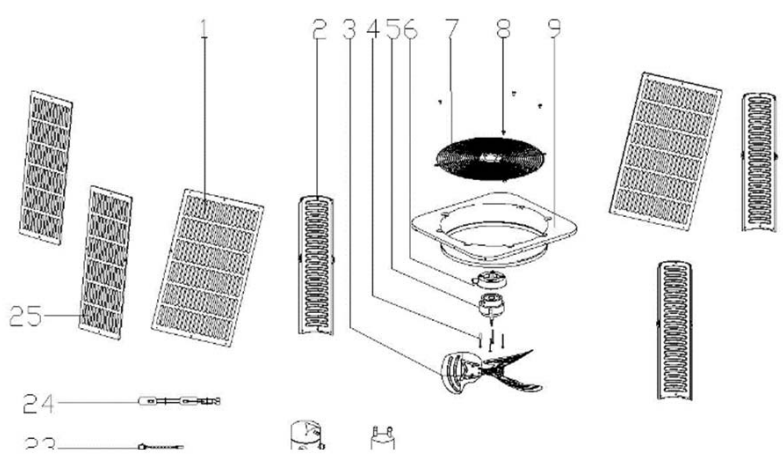

Exploded View

MOVA24HN1M152L

- 18
- 18.1
- 18.2
- 18.3
- 18.4

EX_ID	Spare Parts Code	Part Name(EN)	Qty.
1	12223000005905	Side panel assembly	2
2	12223100000242	Supporting board	1
3	12200104000032	Fan,3 blade count,aluminum alloy galvanized,D 23inch,60DEG(60),1/2inch Shaft Bore,CW(along air flow direction)	1
4	11301805000012	Motor Mounting bolt	4
5	11002015016400	Brushless DC Motor	1
6	12123000000464	Motor installation board ass'y	1
7	12923000000028	Grille, top cover	1
8	11301002000001	Stainless steel bolts	8
9	12223000001097	Top cover assembly	1
10	15823000004426	B unit condenser assembly	1
10.1	15823000004425	Condenser A	1
10.2	15123000010913	Condenser inlet pipe ass'y	1
10.3	15423000004591	Condenser outlet pipe ass'y	1
11	15423000004582	Throttle assembly	1
11.1	15500210000405	One-way pipeline throttle valve	1
12	15423000003178	Stop valve ass'y	1
12.1	15500206000018	Block valve	1
13	15423000005728	Suction pipe ass'y	1
13.1	15427000001439	Fusible plug assembly	1
13.2	17400516000149	Pressure switch	1
14	15423000005726	4-way valve ass'y	1
14.1	15123000013411	Pipe joint ass'y	1
14.2	15423000005722	4-way valve assembly	1
14.2.1	15500216000091	4-way valve ass'y	1
14.2.2	17400516000032	Pressure switch	1
14.2.3	15500206000026	Block valve	1
15	15500508000080	Accumulator cylinder	1
16	12223000005895	Base assembly	1
17	11102010000413	Fixed Speed Scroll compressor	1
18	17223000008830	E-part box assembly	1
18.1	12223000015849	Installation plate of electric parts subassembly	1
18.2	17123000A03565	Outdoor main control board assembly	1
18.3	17400103000146	Capacitor	1
18.4	11203502000032	AC contactor	1
19	12223000016089	Side panel assembly	1
20	12223000A05994	Side panel assembly	1
21	17400513003814	Discharge Temperature switch	1
22	11201007000073	Room Temperature Sensor	1
23	11201007000136	Pipe Temperature Sensor	1
24	17402001000053	Compressor electric heater	1