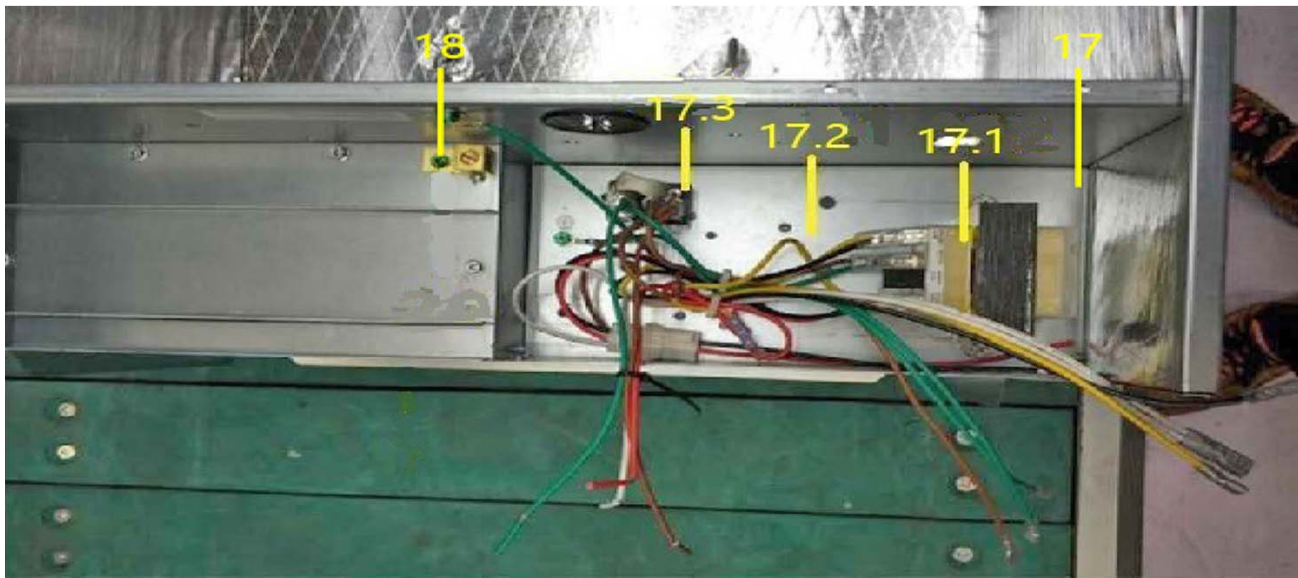

Model:
Brand:

MHVE24A1MN1TA
MIDEA

EX_ID	Part Code	Part Name(EN)	Part Name(local)
1	1222300002377	Chassis Assembly	Base assembly
2	12223000010536	Side Panel Assembly	Side panel assembly
3	12223000010529	Evaporator Connecting Plate Assembly	Condenser connection board assembly
4	12223000002181	Support Bar Assembly	In the interconnect board assembly
5	12223000010533	Side Panel Assembly	Side panel assembly