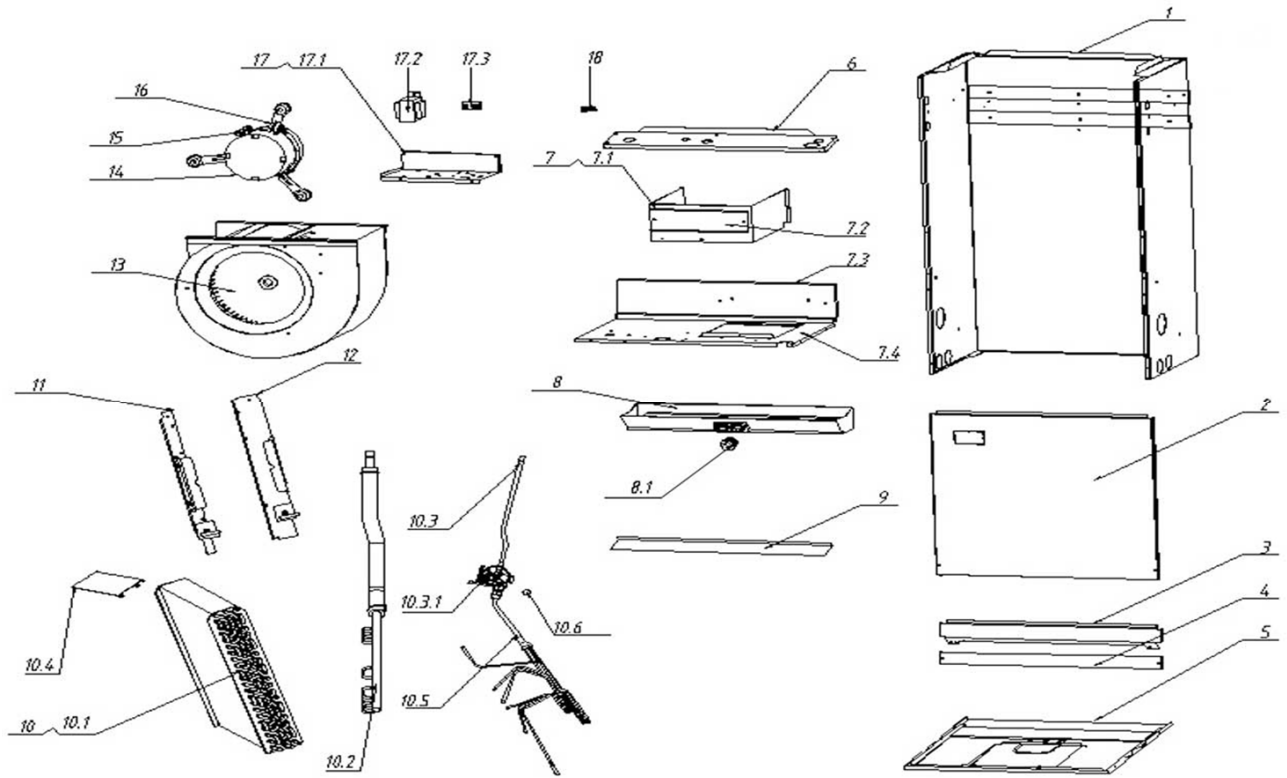

Model:
Brand:

MHVE24A1MN1TA
MIDEA

EX_ID	Part Code	Part Name(EN)	Part Name(local)
1	1222300002377	Chassis Assembly	Base assembly
2	12223000010536	Side Panel Assembly	Side panel assembly
3	12223000010529	Evaporator Connecting Plate Assembly	Condenser connection board assembly
4	12223000002181	Support Bar Assembly	In the interconnect board assembly
5	12223000010533	Side Panel Assembly	Side panel assembly