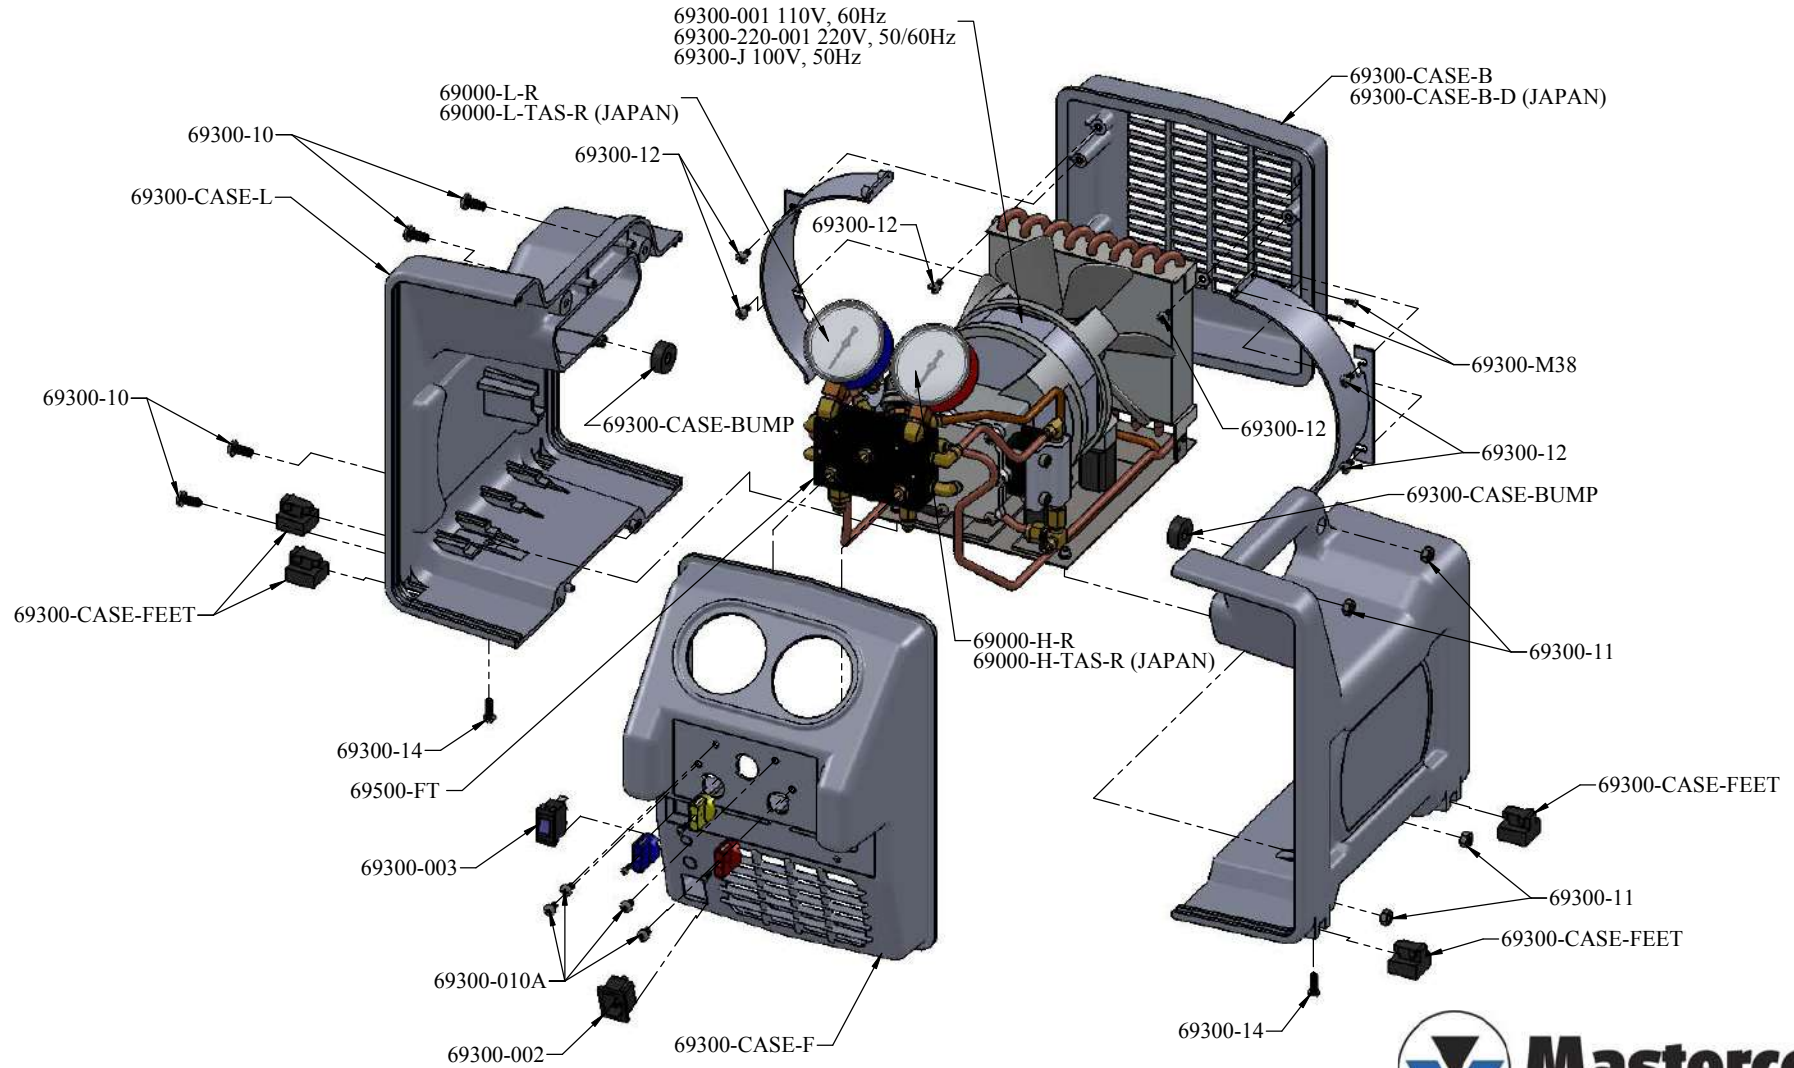

## 69300 DUAL PISTON RECOVERY MACHINE

**Mastercool<sup>®</sup>**  
*"World Class Quality"*